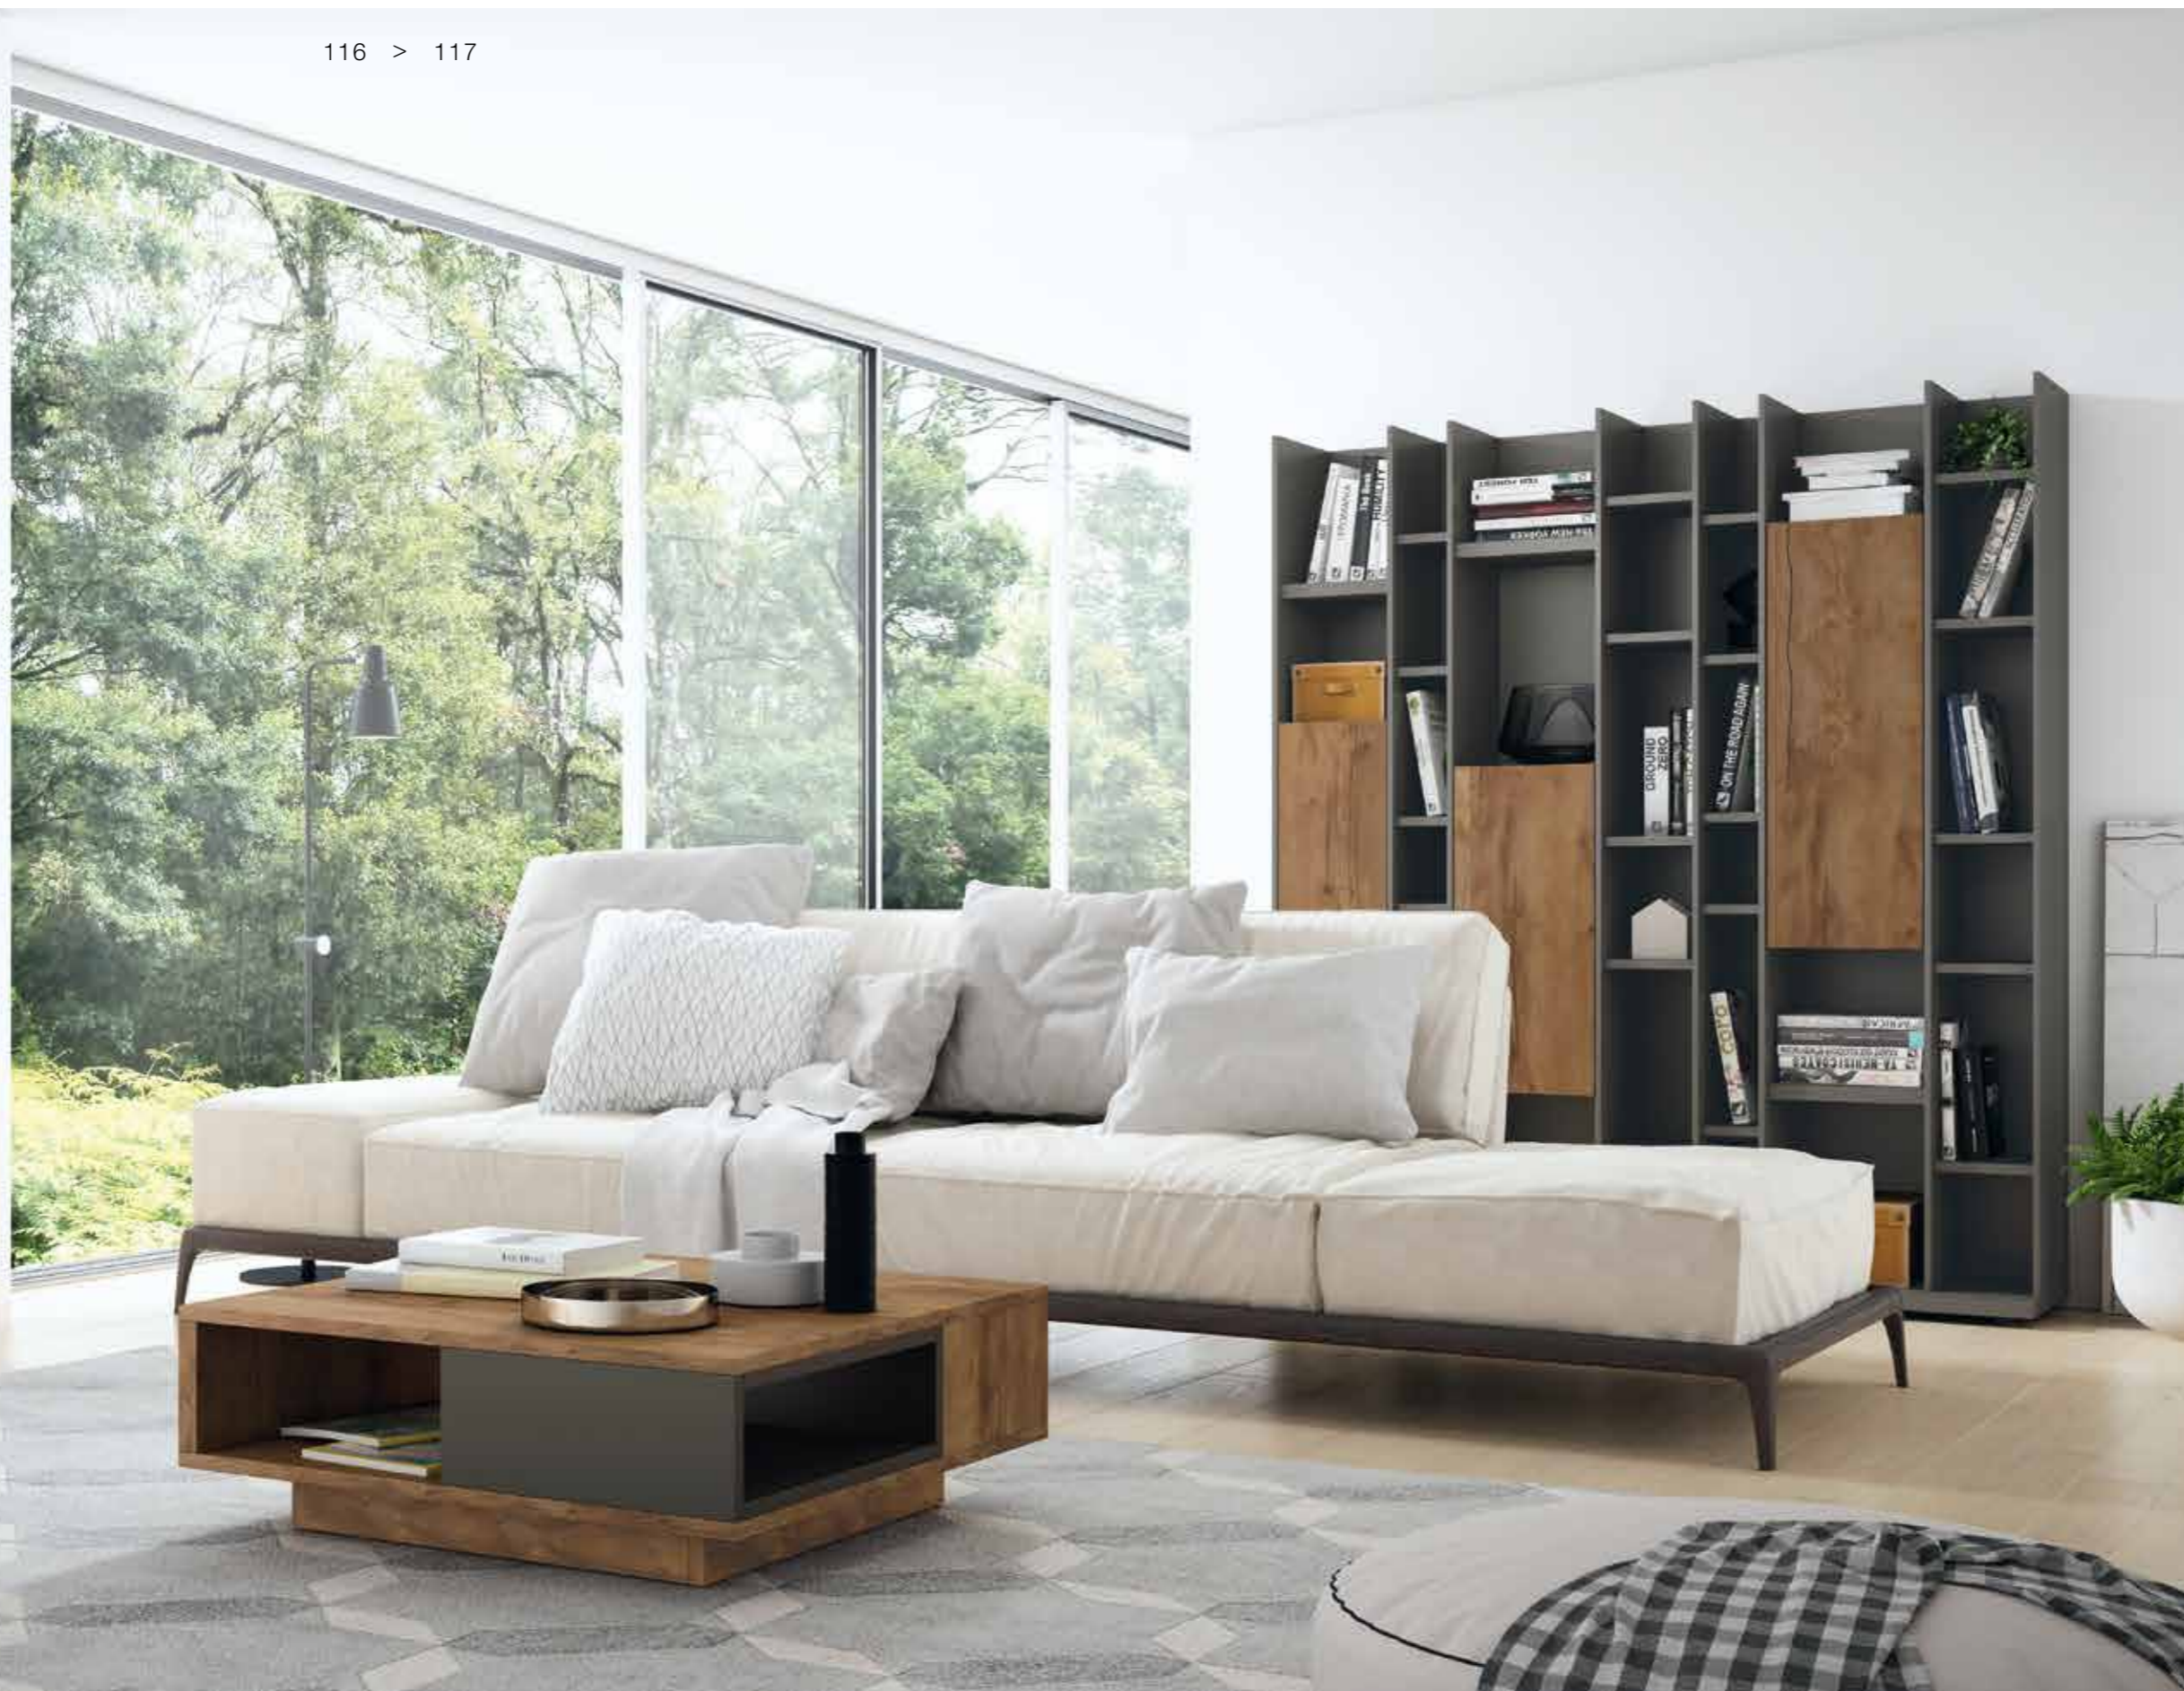

NT // 42

ANCHO 1,50 m - ALTO 1,52 m
TABAK - CRISTAL TRANSPARENTE

TORGA