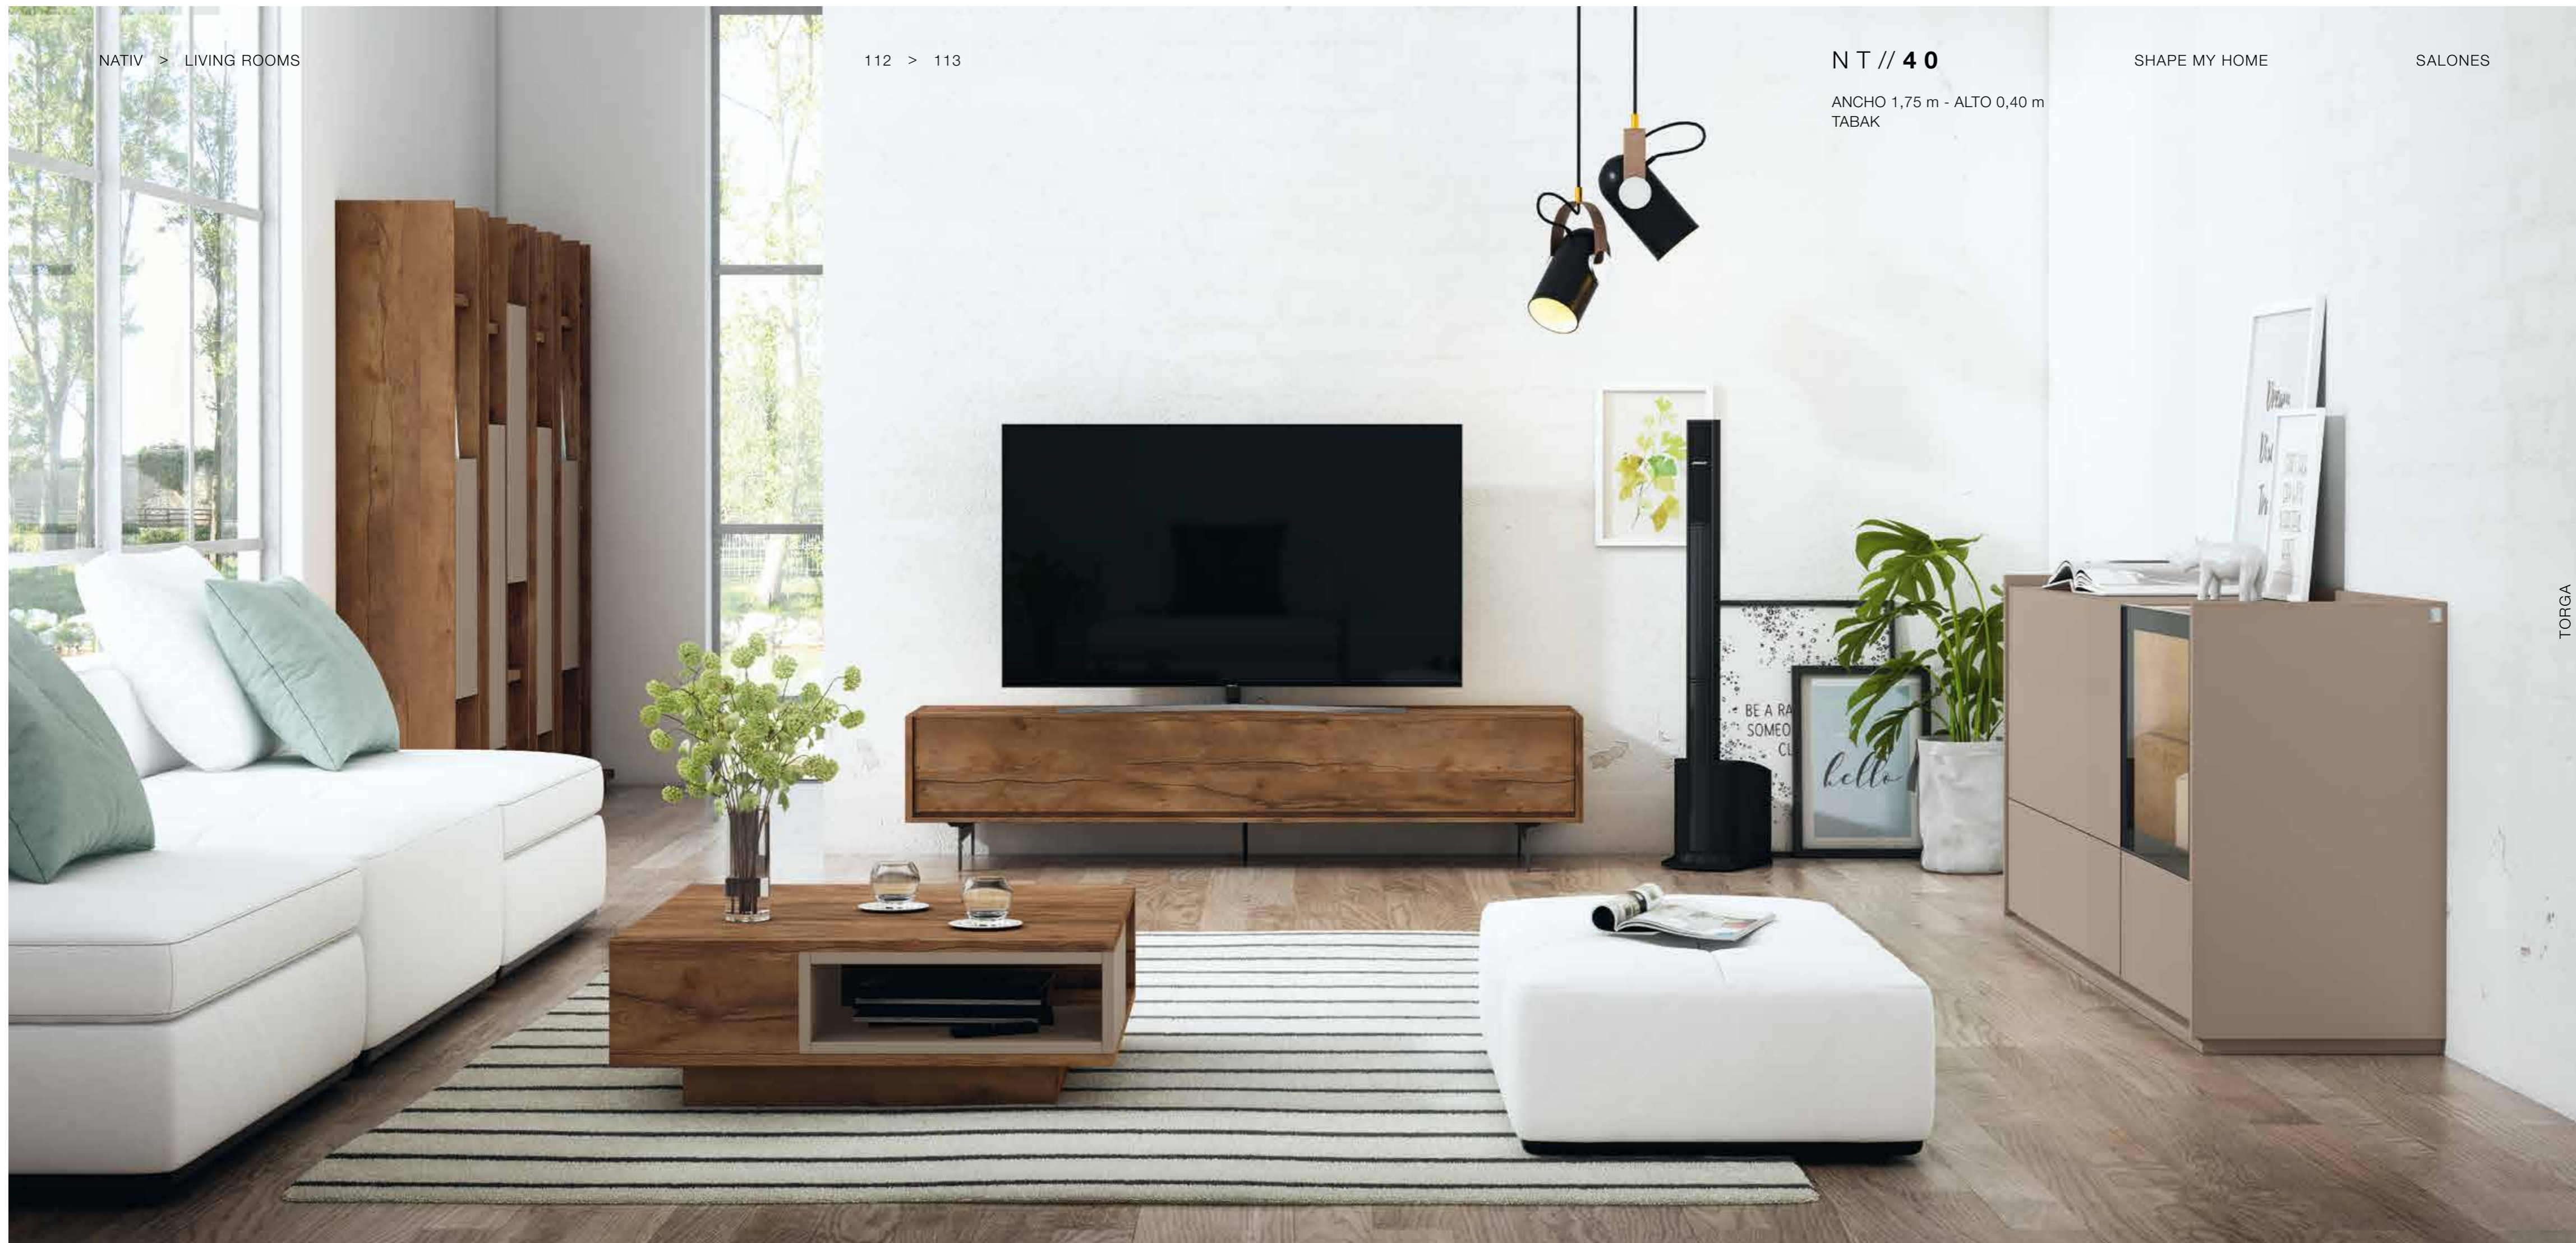

SUGGESTS AND SPECIALS, A PERFECT WAY TO GIVE IT A DIFFERENT ASPECT TO THE HALL.

NT // 39

ANCHO 3,125 m - ALTO 1,70 m
NATURE - MARE
CRISTAL TRANSPARENTE

NT // 40

SHAPE MY HOME

SALONES

ANCHO 1,75 m - ALTO 0,40 m
TABAK